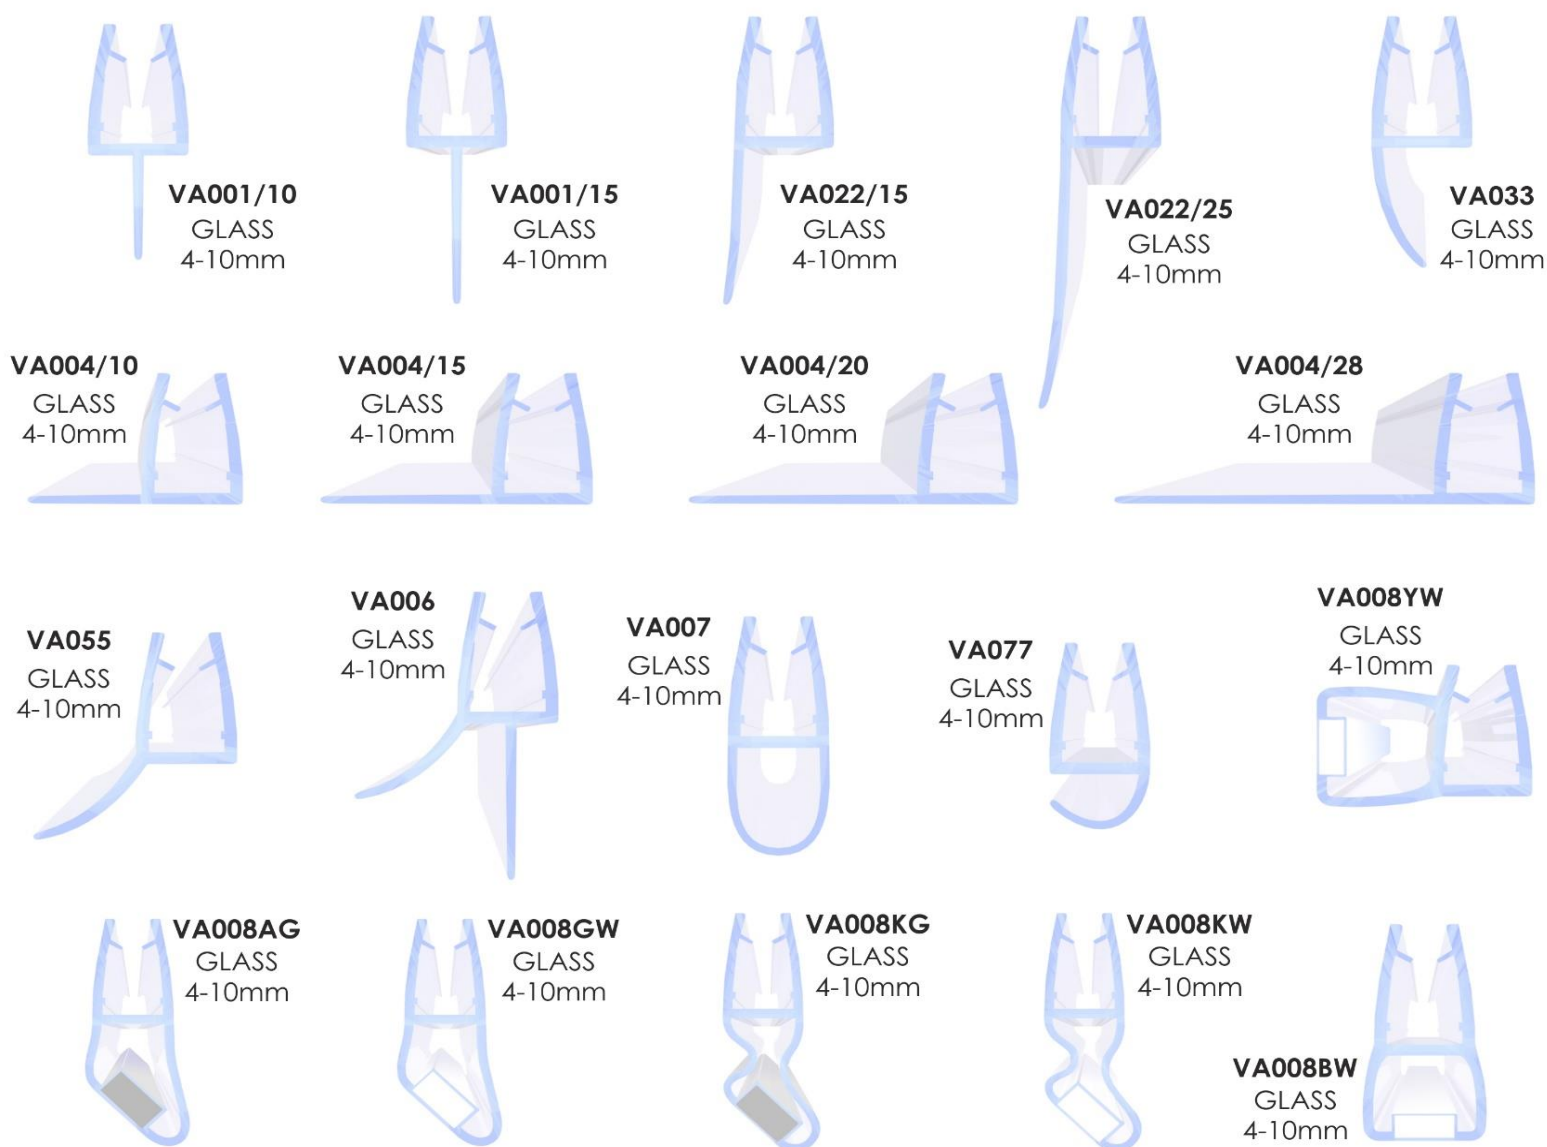

PVC silicon seals	Picture	Glass-door & shower seal	quantity	500 meter MOQ	1000 meter MOQ	2000 meter MOQ
		discount %	price meter	30%	50%	55%
VA001		4 mm glass				
		6 mm glass				
		8 mm glass				
		10 mm glass				
VA022		4 mm glass				
		6 mm glass				
		8 mm glass				
		10 mm glass				

VA033		4 mm glass				
		6 mm glass				
		8 mm glass				
		10 mm glass				
VA004-10		4 mm glass				
		6 mm glass				
		8 mm glass				
		10 mm glass				
VA004-15		4 mm glass				
		6 mm glass				
		8 mm glass				
		10 mm glass				
VA004-20		4 mm glass				
		6 mm glass				
		8 mm glass				
		10 mm glass				
VA004-28		4 mm glass				
		6 mm glass				
		8 mm glass				
		10 mm glass				
VA055		4 mm glass				
		6 mm glass				
		8 mm glass				
		10 mm glass				
VA006		4 mm glass				
		6 mm glass				
		8 mm glass				
		10 mm glass				
VA007		4 mm glass				
		6 mm glass				
		8 mm glass				
		10 mm glass				
VA077		4 mm glass				
		6 mm glass				
		8 mm glass				
		10 mm glass				
VA008 KW		4 mm glass				
		6 mm glass				
		8 mm glass				
		10 mm glass				
A008 KG		4 mm glass				
		6 mm glass				
		8 mm glass				

VA008 V/		10 mm glass				
VA008 GW		4 mm glass				
		6 mm glass				
		8 mm glass				
		10 mm glass				

VA008 AG		4 mm glass				
		6 mm glass				
		8 mm glass				
		10 mm glass				
VA008 BW		4 mm glass				
		6 mm glass				
		8 mm glass				
		10 mm glass				
VA008 YW		4 mm glass				
		6 mm glass				
		8 mm glass				
		10 mm glass				